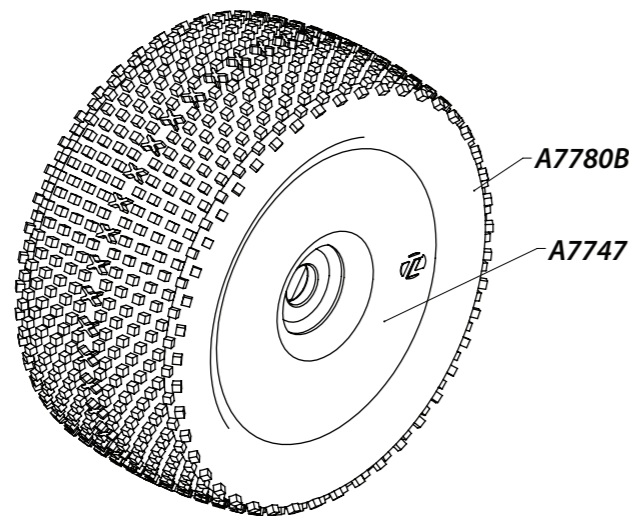

LOSA9115	Clutch Springs - Silver (.040" 30 Deg).....	$5.99
LOSA9118	Clutch Bell 15T.....	$19.99
LOSA9119	Clutch Bell 16T.....	$19.99
LOSA9120	Clutch Bell 12T.....	$19.99
LOSA9127	High Endurance Clutch Bell 14T.....	$19.99
LOSA9155	Quick Change Engine Mnt Set: 8B, 8T, 2.0.....	$52.99
LOSA9156	Quick Change Engine Mnt Only: 8B, 8T, 2.0.....	$27.99
LOSA9314	Ultra Fuel Tubing, 5'.....	$9.99
LOSA99030	Servo Arm, Aluminum: JR.....	$9.99
LOSA99031	Servo Arm, Aluminum: KO/AIR.....	$9.99
LOSA99032	Servo Arm, Aluminum: FUT.....	$9.99
LOSA99033	Servo Arm, Aluminum: Hitec.....	$9.99
LOSA99061	8IGHT/8IGHT-T Starter Box.....	$104.99
LOSA99070	Speed-Shot Fuel Gun.....	$54.99
LOSA99104	Losi Race Wrench: US 4pc Set.....	$52.99
LOSA99150	Losi Nutdriver: US 4pc Set.....	$54.99
LOSA99167	Losi Tuning Screw Driver.....	$17.99
LOSA99171	Temp Tuner.....	$44.99
LOSA99172	Camber Gauge.....	$10.99
LOSA99173	Ride Height Gauge.....	$10.99
LOSA99174	Car Stand: 8IGHT/T.....	$14.99
LOSA99202	Losi-Lok Thread Lock, Blue.....	$4.99
LOSB3528	Heavy Duty Diff Case.....	$9.99
LOSB4604	17mm Wheel Wrench.....	$26.99
LOSB5201	Losi Fuel Bottle, 500cc.....	$9.99
LOSB5221	Alum Glow Driver w/NiCd & Charger.....	$22.99
LOSB9820	7.4V 2000mAh 2C LiPo Rx Pack, 1/8.....	$59.99
LOSB9603	1-3 Cell LiPo Charger.....	$54.99
LOSB9605	LiPo Balance Charger, 1-5 Cells.....	$139.99
LOSB9608	High Output LiPo Regulator w/Switch.....	$24.99
LOSB9609	High Output LiPo Regulatorw/oSwitch.....	$24.99