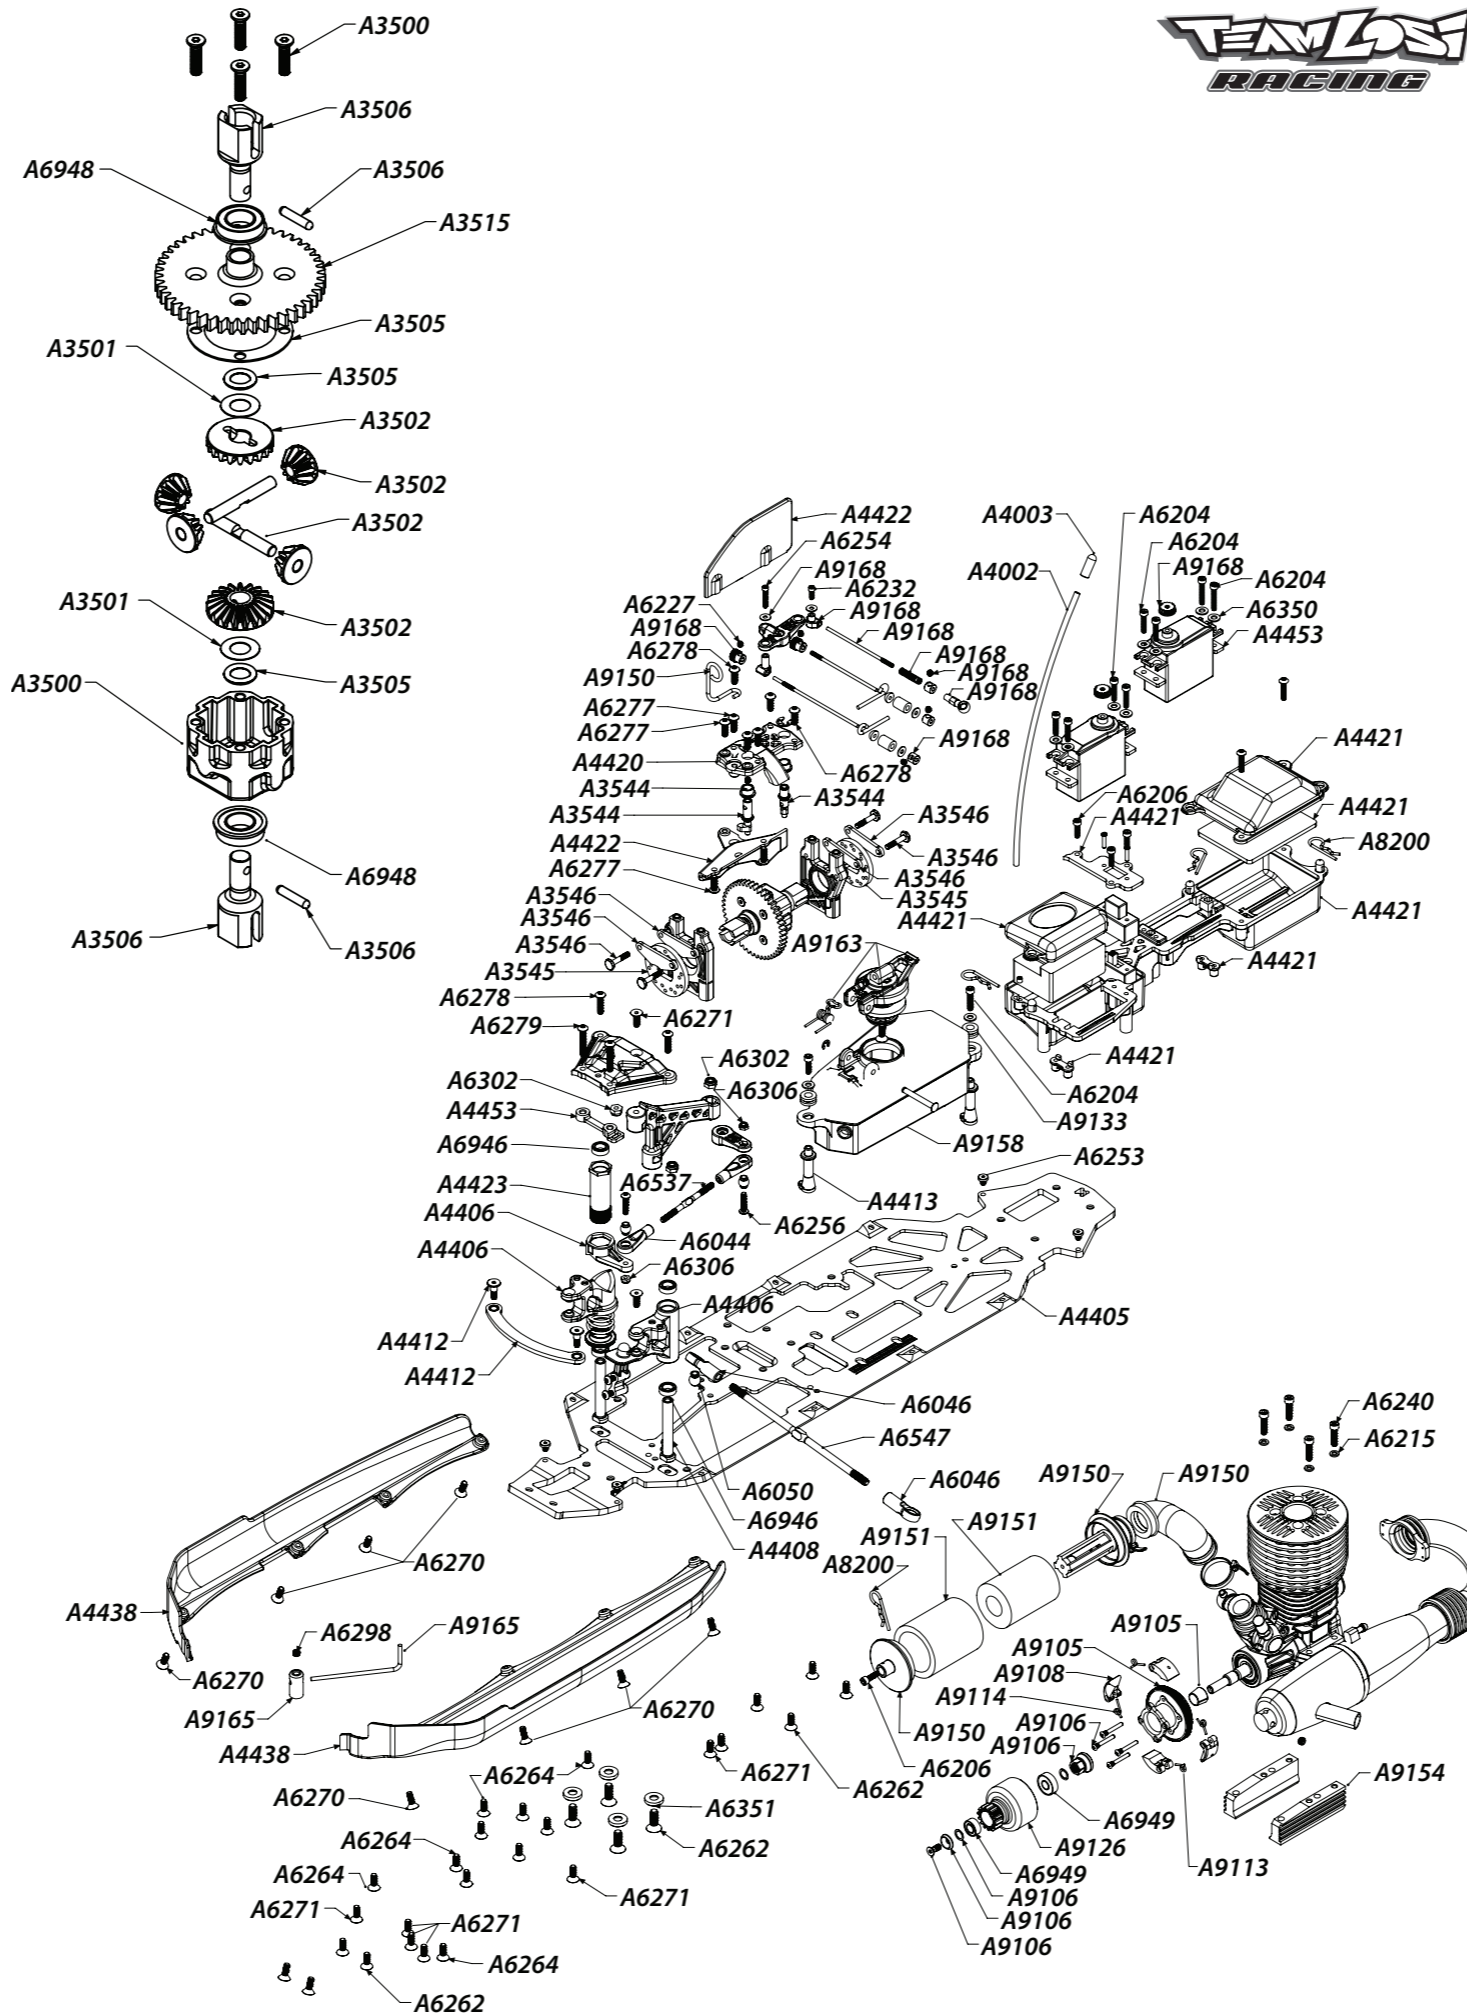

Center Differential