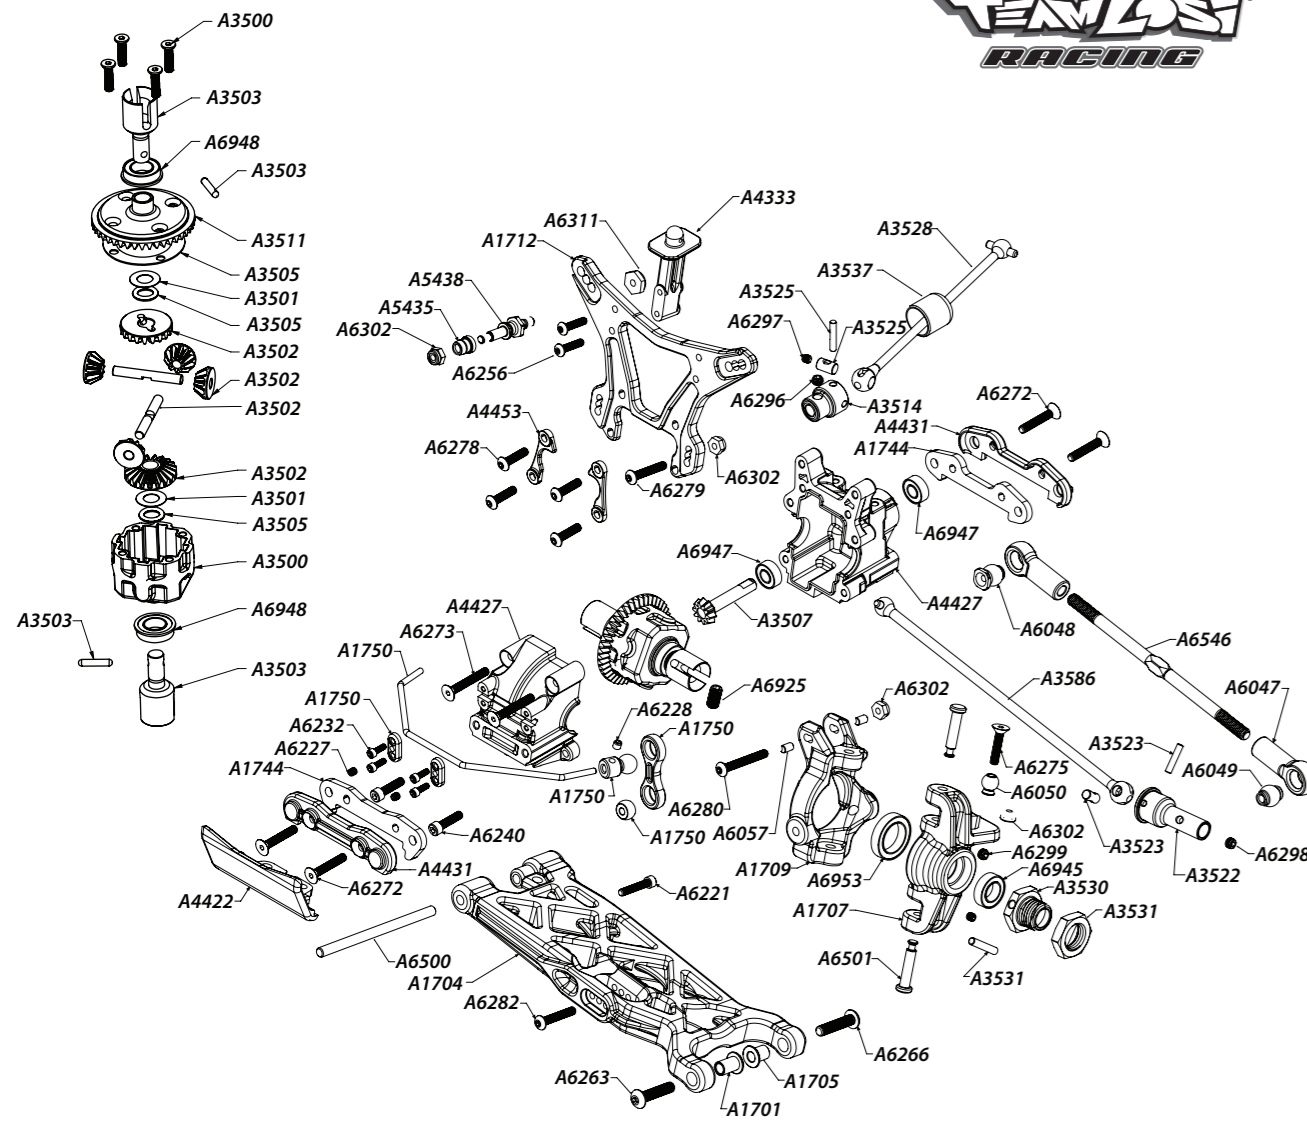

Front Differential