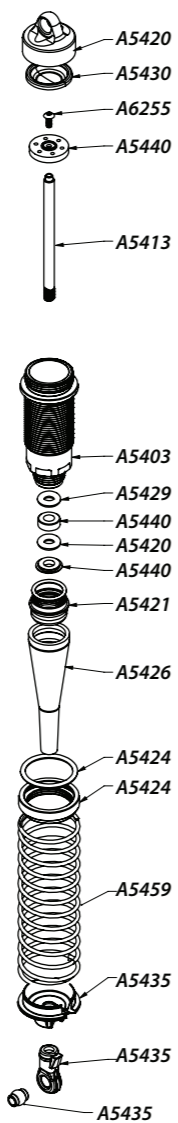

Front Shock