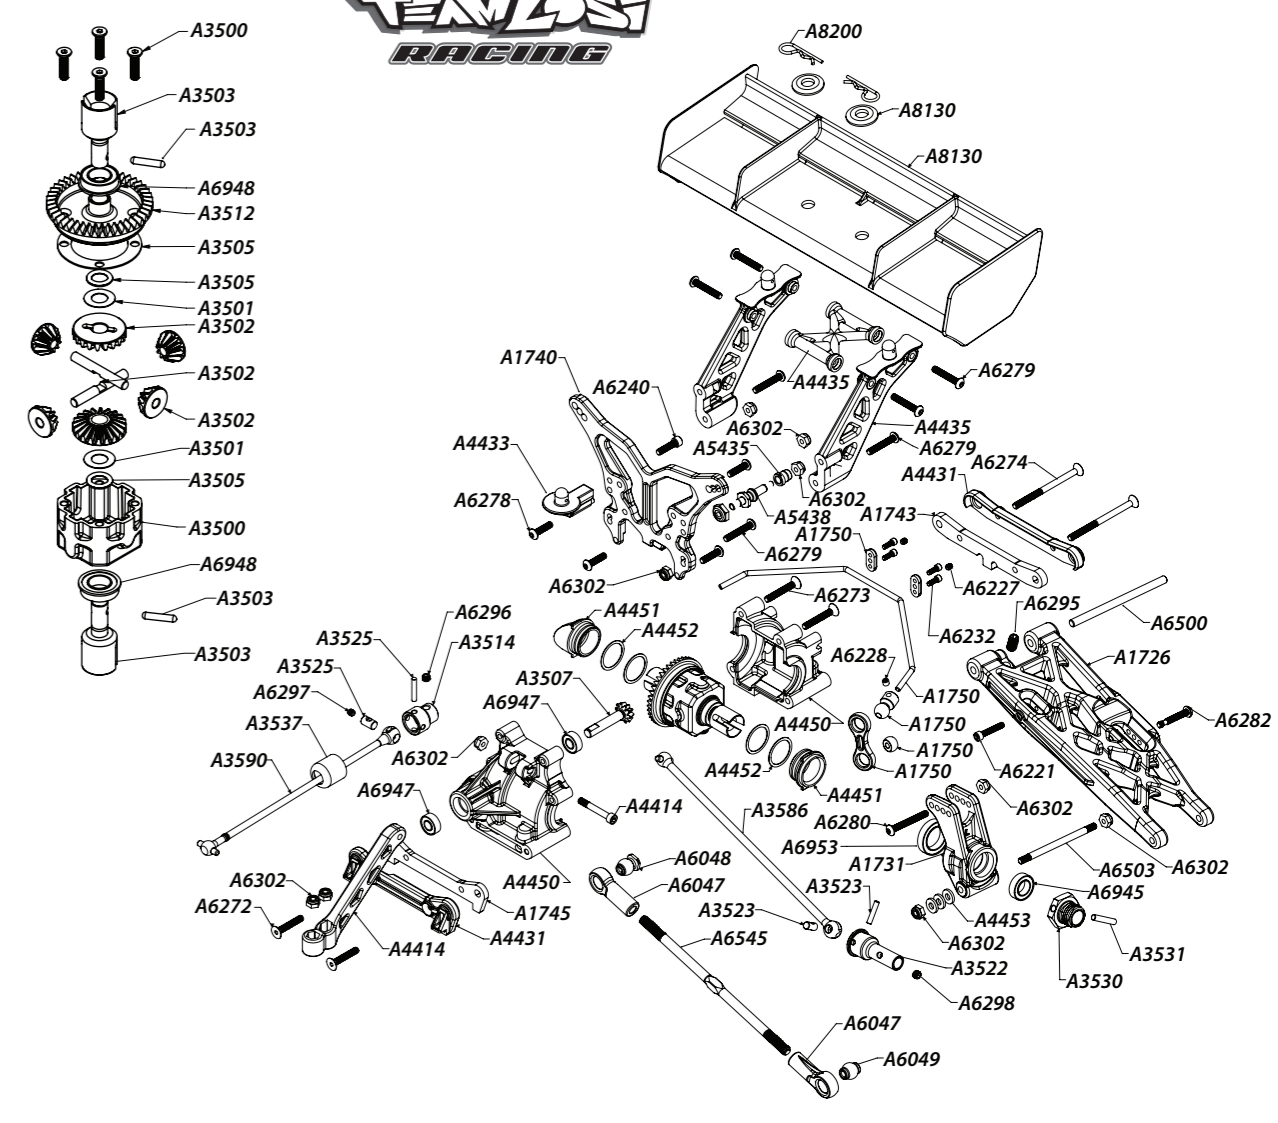

Rear Differential

LOSA4435	Wing Mount Set	$9.99
LOSA4438	Chassis Guard Set (8T 2.0)	$14.99
LOSA4450	Rear Gearbox Set (2.0)	$12.99
LOSA4451	Rear Gearbox Locking Inserts (2.0)	$3.99
LOSA4452	Rear Gearbox Shims (2.0)	$3.99
LOSA4453	Chassis Spacer/Cap Set (2.0)	$4.99
LOSA5403	15mm Shock Body 50.5mm	$29.99
LOSA5405	15mm Shock Body, 58.5mm	$32.99
LOSA5413	15mm Shock Shaft 4x57mm	$9.99
LOSA5415	15mm Shock Shaft, 4x67.15mm	$10.99
LOSA5419	15mm Shock Tool Set	$5.99
LOSA5420	15mm Shock Caps Top - (2)	$17.99
LOSA5421	15mm Shock Caps Bottom - (2)	$10.99
LOSA5424	15mm Shock Adjuster Nuts - (4)	$19.99
LOSA5426	15mm Shock Boot Set - (4)	$6.99
LOSA5427	15mm Shock Boot Set (8T 2.0 Rear Only)	$7.99
LOSA5429	Shock O-ring Set	$3.99
LOSA5430	15mm Shock Bladders - (4)	$4.99
LOSA5435	15mm Shock Ends, Cups & Bushings(2)	$8.99
LOSA5438	Shock Stand Offs	$11.99
LOSA5440	15mm Shock Piston & Guide Set - (2)	$8.99
LOSA5459	15mm Springs 3.1 x 3.4" Rate Black	$9.99
LOSA5461	15mm Springs 3.1 x 4.0" Rate Gray	$9.99
LOSA6044	HD Rod Ends & Balls	$6.99
LOSA6046	4mm Rod End Set	$3.99
LOSA6047	5mm Rod End Set	$3.99
LOSA6048	Suspension Balls 8.8mm Flanged	$8.99
LOSA6049	Suspension Balls 8.8mm	$6.99
LOSA6050	Steering Ball Set 6.8mm	$5.99

LOSA6057	Inserts, Camber Stand Offs (2.0)	$7.99
LOSA6109	5mm E-Clips	$1.99
LOSA6204	4-40 x 1/2" Caphead Screws (10)	$1.99
LOSA6206	4-40 x 3/8" Caphead Screws (10)	$1.99
LOSA6215	#4 Narrow Washers	$1.99
LOSA6221	4-40 x 5/8" Caphead Screws (10)	$1.99
LOSA6227	4-40 Hardened Setscrews	$2.49
LOSA6228	5-40 Hardened Setscrews	$2.49
LOSA6232	2-56 x 1/4" Caphead Screws (10)	$4.99
LOSA6240	5-40 x 1/2" Caphead Screws (10)	$2.99
LOSA6253	4-40 x 40mm Droop Screw (12)	$7.99
LOSA6254	2-56 x 1/2" Caphead Screws (10)	$2.99
LOSA6255	2-56 x 1/4" Button Head Screws (10)	$2.99
LOSA6256	4-40 x 1/2" Button Head Screws (10)	$1.99
LOSA6262	8-32 x 1/2" Flat Head Screws (10)	$2.99
LOSA6263	8-32 x 3/4" Button Head Screws (10)	$2.99
LOSA6264	8-32 x 3/8" Flat Head Screws (10)	$2.99
LOSA6266	8-32 x 5/8" Button Head Screws (10)	$2.99
LOSA6270	5-40 x 3/8" Flat Head Screws (10)	$2.99
LOSA6271	5-40 x 1/2" Flat Head Screws (10)	$2.99
LOSA6272	5-40 x 3/4" Flat Head Screws (10)	$3.99
LOSA6273	5-40 x 7/8" Flat Head Screws (4)	$3.99
LOSA6274	5-40 x 1" Flat Head Screws (2)	$4.49
LOSA6275	5-40 x 5/8" Flat Head Screws (10)	$3.99
LOSA6277	5-40 x 3/8" Button Head Screws (8)	$4.49
LOSA6278	5-40 x 1/2" Button Head Screws (8)	$4.49
LOSA6279	5-40 x 3/4" Button Head Screws (8)	$4.49
LOSA6280	5-40 x 1" Button Head Screws (4)	$2.99
LOSA6282	5-40 x 7/8" Button Head Screws (8)	$4.49